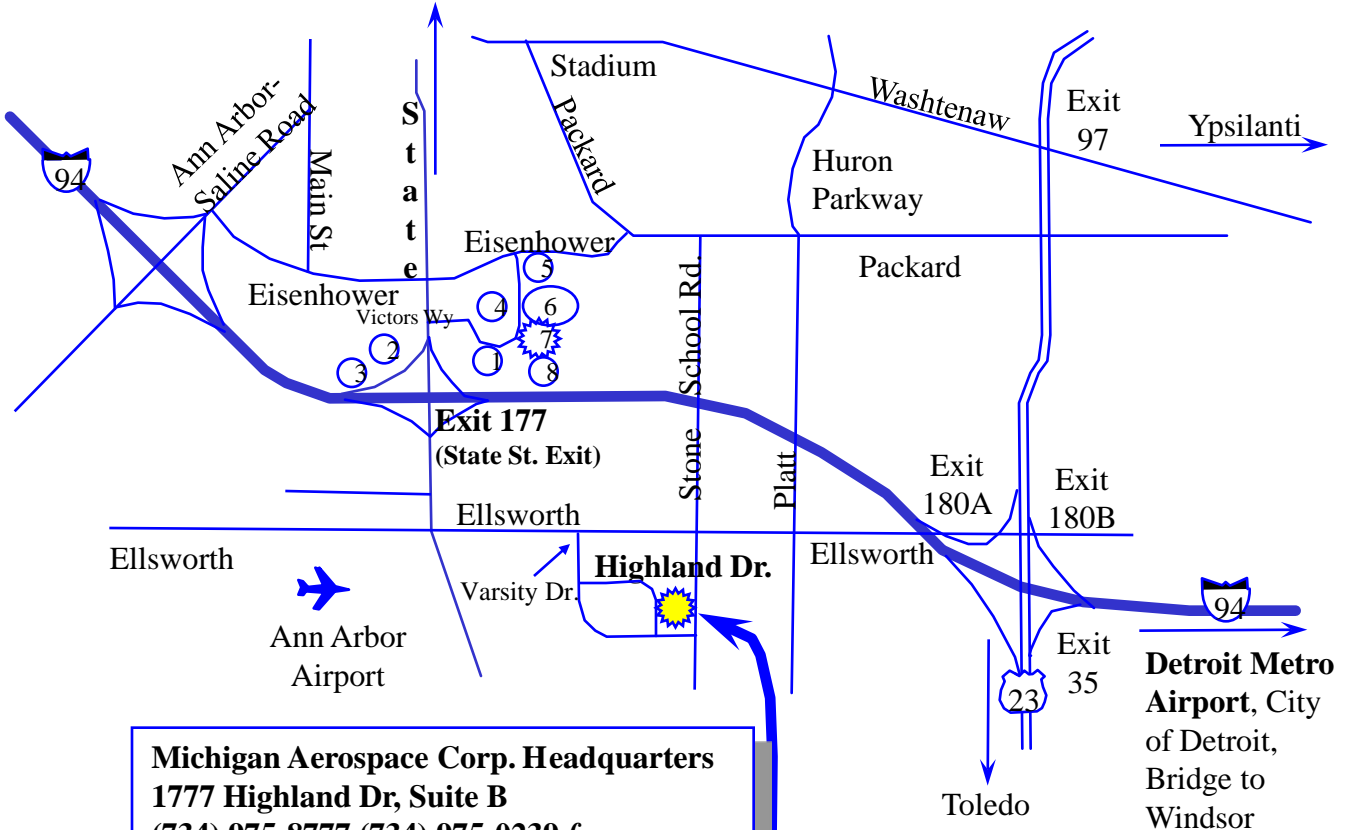

MAP to Michigan Aerospace Corporation

Downtown Ann Arbor, UofM
Central Campus

Michigan Aerospace Corp. Headquarters
1777 Highland Dr, Suite B
(734) 975-8777 (734) 975-0239 fax

From Detroit Metro Airport:
 Take I-94 West to Exit 177 (State St)
 Go South on State to Ellsworth
 Go East on Ellsworth to Varsity Dr
 Go South on Varsity to Highland Dr
 Go East on Highland to 1777 Suite B

- | | | |
|---|---|--|
| 1 | 4 | 7 |
| Comfort Inn
3501 South State St.
(734) 761-8838 | Four Points by Sheraton
3200 Boardwalk
(734)996-0600 | Hampton Inn - South
925 Victors Way
(734) 665-5000 |
| 2 | 5 | 8 |
| Kingston Court
610 Hilton Blvd
(800) 387-6413 | Courtyard by Marriott
3205 Boardwalk
(734) 995-5900 | Residence Inn
800 Victors Way
(734) 996-5666 |
| 3 | 6 | |
| Holiday Inn Express
600 Briarwood Circle
(734) 761-2929 | Fairfield Inn by Marriott
3285 Boardwalk
(734) 995-5200 | |