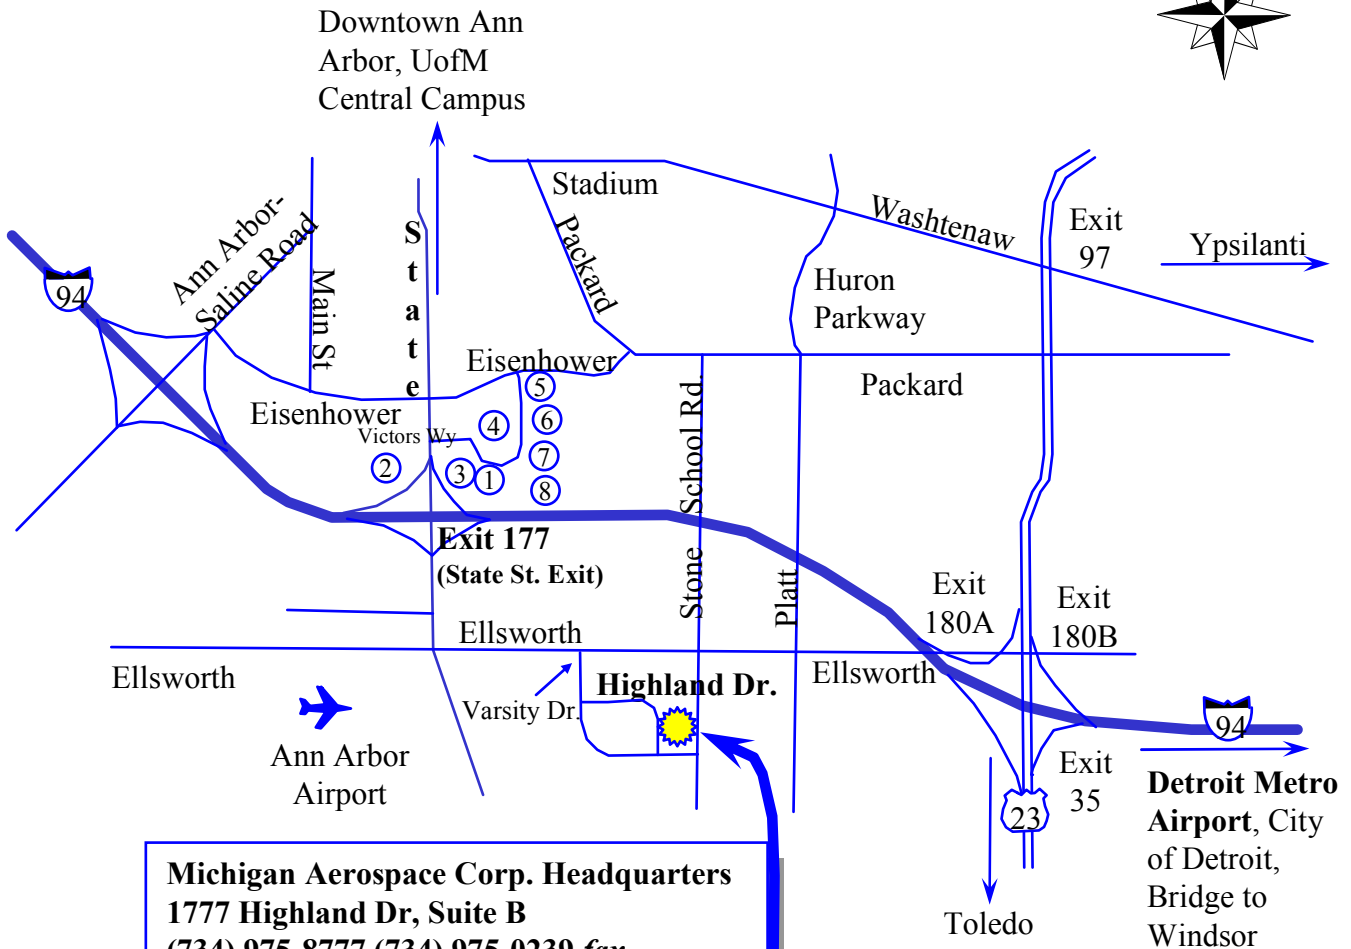

# MAP to Michigan Aerospace Corporation

**Michigan Aerospace Corp. Headquarters**  
**1777 Highland Dr, Suite B**  
**(734) 975-8777 (734) 975-0239 fax**

**From Detroit Metro Airport:**  
 Take I-94 West to Exit 177 (State St)  
 Go South on State to Ellsworth  
 Go East on Ellsworth to Varsity Dr  
 Go South on Varsity to Highland Dr  
 Go East on Highland to 1777 Suite B

- |  |   |  |
|--|---|--|
| <b>1</b>   | <b>4</b>  | <b>7</b>   |
| Comfort Inn<br>3501 South State St.<br>(734) 761-8838            | Sheraton Inn Ann Arbor<br>3200 Boardwalk<br>(734)996-0600     | Hampton Inn - South<br>925 Victors Way<br>(734) 665-5000 |
| <b>2</b>   | <b>5</b>  | <b>8</b>   |
| Kingston Court<br>610 Hilton Blvd<br>(800) 387-6413              | Courtyard by Marriott<br>3205 Boardwalk<br>(734) 995-5900     | Residence Inn<br>800 Victors Way<br>(734) 996-5666       |
| <b>3</b>   | <b>6</b>  |  |
| Best Value Inn & Suites<br>3505 South State St<br>(734) 665-3500 | Fairfield Inn by Marriott<br>3285 Boardwalk<br>(734) 995-5200 |  |